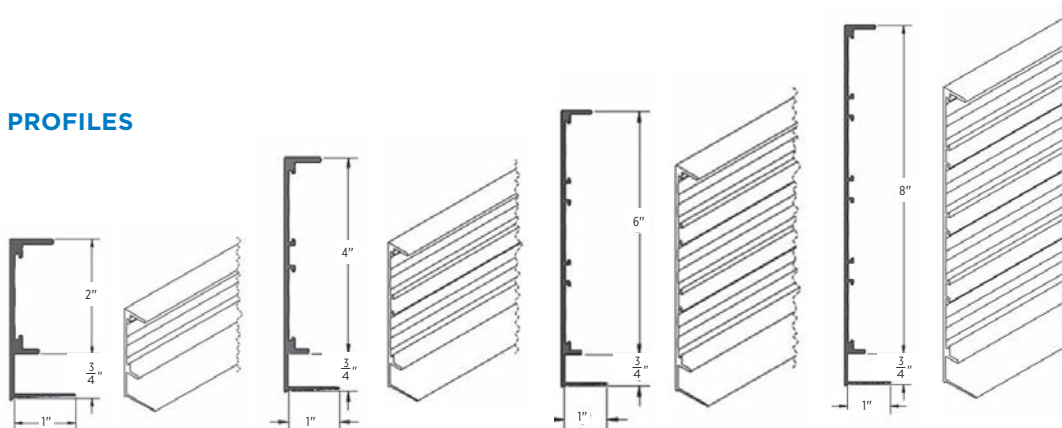

PROFILES

LEED® v4		
RECYCLED CONTENT		
PRE: 11%	POST: 34%	TOTAL: 45%
☒	MR: PBT Source Reduction (Healthcare)	
☐	MR: Material Ingredients (HPDs)	
☒	MR: Sourcing Raw Materials	
☐	MR: Environmental Product Declarations (EPDs)	
☒	MR: Construction and Demolition Waste Management Planning	

LEED® is a registered trademark of the U.S. Green Building Council.