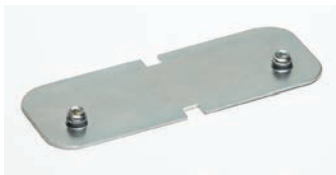

TERMINUS DRYWALL PERIMETER TRIM

Wall Angle & Terminus Trim

The Terminus Drywall Trim system provides a pre-engineered solution for transitions to drywall, eliminating the needs for vertical framing.

FEATURES AND BENEFITS

- Designed for use with 1/2" and 5/8" drywall
- Sturdy one-piece extruded aluminum available in straight or curved options (convex or concave)
- Available in four standard profile heights (2"-8") with factory-mitered corner kits
- Available in white, black, and all standard Ecophon colors. Custom colors available upon request

*Maximum recycled content. Recycled content varies by manufacturing plant.
 All pieces include splices and twist clips for installation. Additional splices and twist clips available for order.
 Curves are limited to 24" radius face in. Face out curves are limited to 168" radius.
 Black and Ecophon Colors are available. Additional colors are available upon request. Custom lengths available upon request.
 Additional angled corners available upon request.