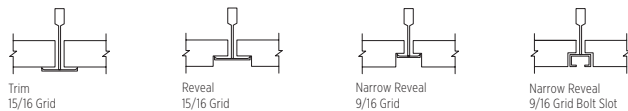

**SUSPENSION SYSTEM OPTIONS**

Trim  
15/16 Grid

Reveal  
15/16 Grid

Narrow Reveal  
9/16 Grid

Narrow Reveal  
9/16 Grid Bolt Slot

**LEED® v4**

**RECYCLED CONTENT** 29 – 31%

- ✓ EA: Optimize Energy Performance
- ✓ EA: Prereq. Min. Energy Performance
- ✓ EQ: Interior Lighting
- ✓ MR: PBT Source Reduction (Healthcare)
- ✓ EQ: Acoustic Performance
- ✓ EQ: Prereq. Min. Acoustic Performance (Schools)
- ✓ EQ: Low-Emitting Materials
- ✓ EQ: Daylight
- ✓ MR: Material Ingredients (HPDs)
- ✓ MR: Sourcing Raw Materials
- ✓ MR: Environmental Product Declarations (EPDs)
- ✓ MR: Construction and Demolition Waste Management Planning