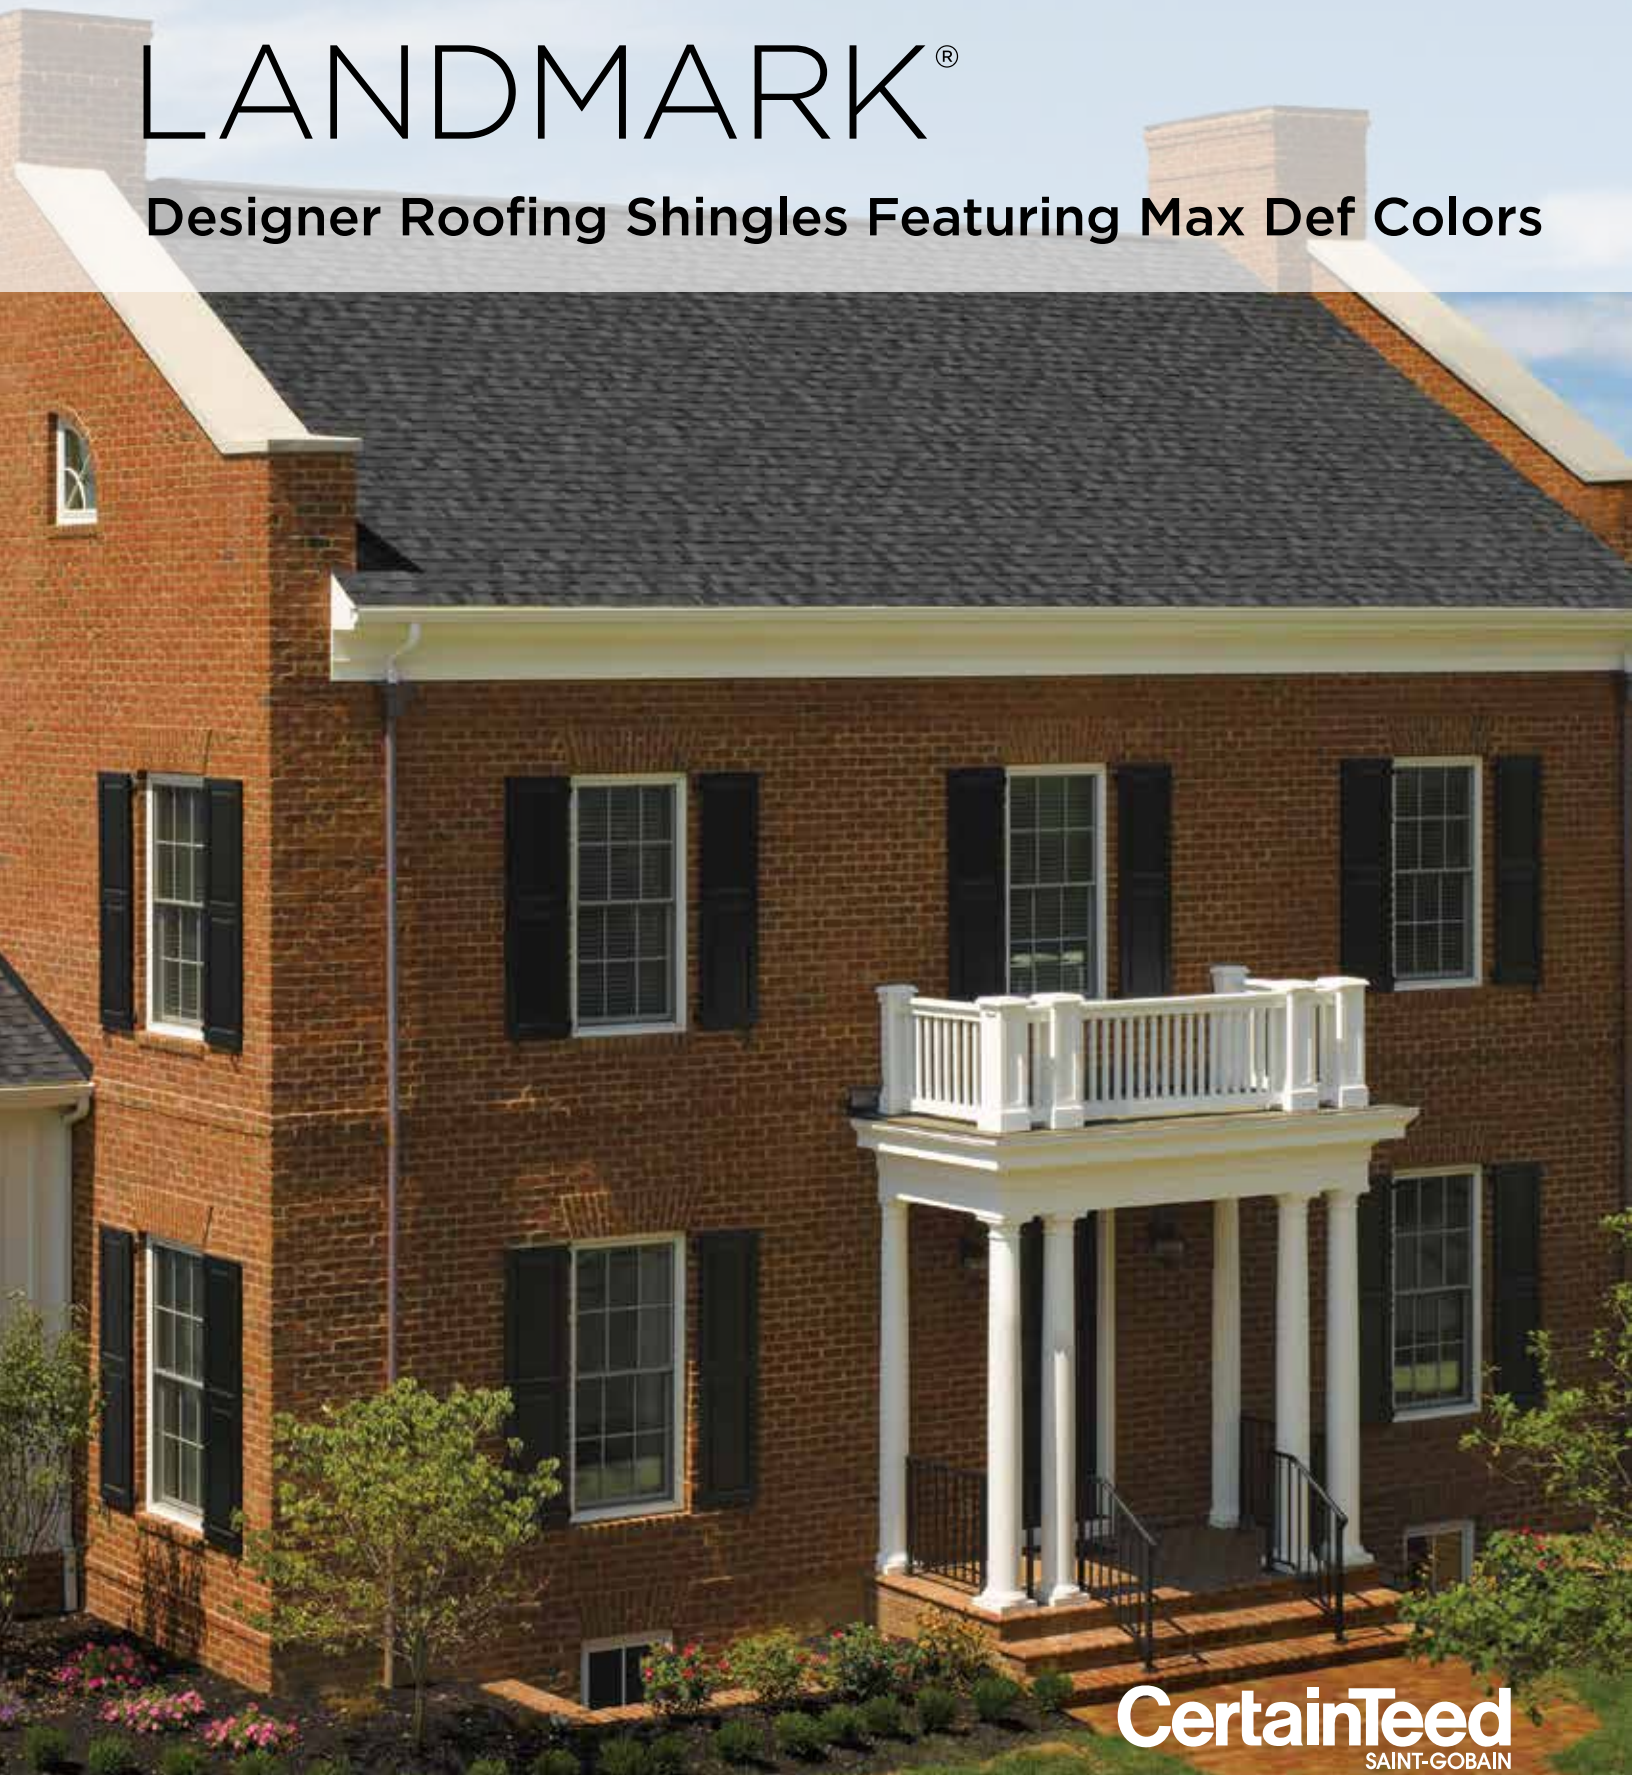

LANDMARK[®]

Designer Roofing Shingles Featuring Max Def Colors

Shown in Max Def Moiré Black

CertainTeed
SAINT-GOBAIN

Brighter,
more vibrant,
dramatic
depth of color.

Max Def Colors

Look deeper. With Max Def, a new dimension is added to shingles with a richer mixture of surface granules. You get a brighter, more vibrant, more dramatic appearance and depth of color. And the natural beauty of your roof shines through.

Max Def Georgetown Gray

Max Def Weathered Wood

Max Def Moiré Black

Traditional Color Palette

Landmark® light and dark colors blend for a very natural look, from classic shades of grays and beige to dimensional earthtones.

Cobblestone Gray

Colonial Slate

Mission Brown

Hunter Green

Cottage Red

Silver Birch is an ENERGY STAR® rated product and may qualify for an energy tax credit.

Specifications

- Two-piece laminated fiber glass-based construction
- Classic shades and dimensional appearance of natural wood or slate