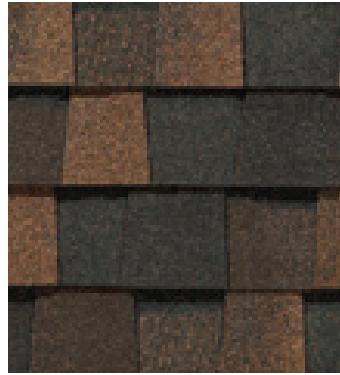

LANDMARK[®] PRO

The Expert's Choice

Shown in Max Def Driftwood

CertainTeed
SAINT-GOBAIN

Introducing More Value

Landmark® Pro is designed specifically for the professional roofing contractor that takes pride in providing more to their customer.

Landmark® Pro improves upon the CertainTeed Landmark shingle, a leading consumer publication's "Best Buy" for the past five years.

We started by adding more weathering asphalt to the industry's toughest fiberglass mat to provide more protection. Then we incorporated our Maximum Definition color blend technology to give the product more vibrancy on the roof. Included is the proven performance of our NailTrak™ feature, enabling faster installation.

LANDMARK[®] PRO COLOR PALETTE

Max Def Atlantic Blue

Max Def Burnt Sienna

Max Def Cobblestone Gray

Max Def Colonial Slate

Max Def Driftwood

Max Def Georgetown Gray

Max Def Heather Blend

Max Def Moiré Black

Max Def Pewter

Max Def Prairie Wood

Max Def Resawn Shake

Max Def Shenandoah

Max Def Weathered Wood

Max Def Colors

Look deeper. With Max Def, a new dimension is added to shingles with a richer mixture of surface granules. You get a brighter, more vibrant, more dramatic appearance and depth of color. And the natural beauty of your roof shines through.