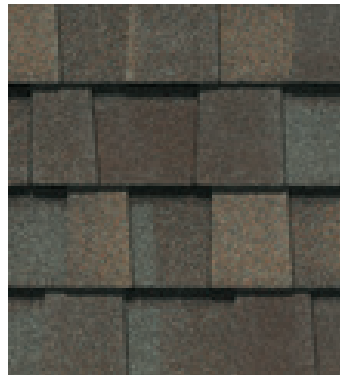

LANDMARK[®] PRO

The Expert's Choice

Shown in Max Def Driftwood

CertainTeed
SAINT-GOBAIN

Introducing More Value

Landmark® Pro is designed specifically for the professional roofing contractor that takes pride in providing more to their customer.

LANDMARK[®] PRO COLOR PALETTE

Max Def Atlantic Blue

Max Def Burnt Sienna

Max Def Cobblestone Gray

Max Def Colonial Slate

Max Def Driftwood

Max Def Georgetown Gray

Max Def Heather Blend

Max Def Moiré Black

Max Def Pewter

Max Def Prairie Wood

Max Def Resawn Shake

Max Def Shenandoah

Max Def Weathered Wood

Max Def Colors

Look deeper. With Max Def, a new dimension is added to shingles with a richer mixture of surface granules. You get a brighter, more vibrant, more dramatic appearance and depth of color. And the natural beauty of your roof shines through.