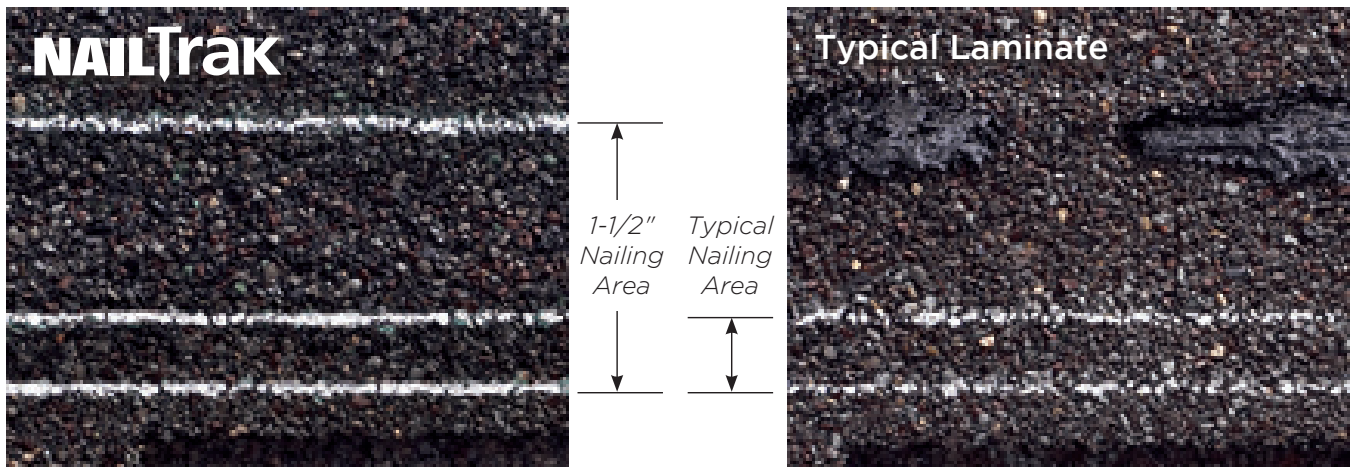

Wider. Faster. Proven.

For the past 10 years, NailTrak™ has enabled installers to shingle with improved speed and accuracy. With a nailing area that's three times WIDER than typical laminate shingles, nails hit home with NailTrak. A feature on all Landmark® Series shingles. Speed and accuracy result in lower labor costs.

No leaks. No de-lamination. No callbacks.
The cost of doing business has gone down with NailTrak.

FRONT