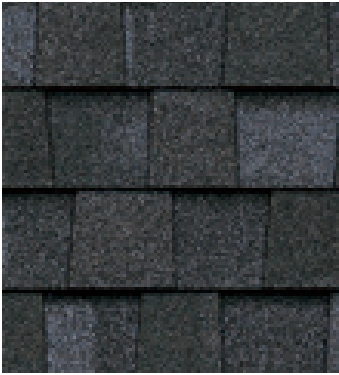

LANDMARK[®] PRO

The Expert's Choice

Shown in Max Def Driftwood

CertainTeed
SAINT-GOBAIN

Introducing More Value

Landmark® Pro is designed specifically for the professional roofing contractor that takes pride in providing more to their customer.

Landmark® Pro improves upon the CertainTeed Landmark shingle, a leading consumer publication's "Best Buy" for the past five years.

We started by adding more weathering asphalt to the industry's toughest fiberglass mat to provide more protection. Then we incorporated our Maximum Definition color blend technology to give the product more vibrancy on the roof. Included is the proven performance of our NailTrak™ feature, enabling faster installation.

LANDMARK[®] PRO COLOR PALETTE

Max Def Atlantic Blue

Max Def Burnt Sienna

Max Def Cobblestone Gray

Max Def Colonial Slate

Max Def Driftwood

Max Def Georgetown Gray

Max Def Heather Blend

Max Def Moiré Black

Max Def Pewter

Max Def Prairie Wood

Max Def Resawn Shake

Max Def Shenandoah

Max Def Weathered Wood

Max Def Colors

Look deeper. With Max Def, a new dimension is added to shingles with a richer mixture of surface granules. You get a brighter, more vibrant, more dramatic appearance and depth of color. And the natural beauty of your roof shines through.