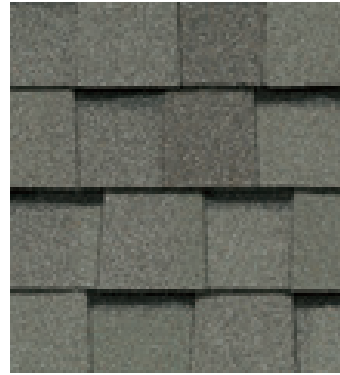

LANDMARK[®] PRO COLOR PALETTE

Max Def Atlantic Blue

Max Def Burnt Sienna

Max Def Cobblestone Gray

Max Def Colonial Slate

Max Def Driftwood

Max Def Georgetown Gray

Max Def Heather Blend

Max Def Moiré Black

Max Def Pewter

Max Def Prairie Wood

Max Def Resawn Shake

Max Def Shenandoah

Max Def Weathered Wood

Max Def Colors

Look deeper. With Max Def, a new dimension is added to shingles with a richer mixture of surface granules. You get a brighter, more vibrant, more dramatic appearance and depth of color. And the natural beauty of your roof shines through.