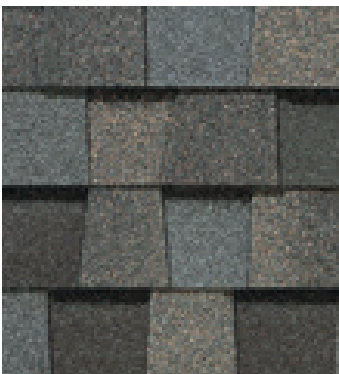

LANDMARK[®] PRO

The Expert's Choice

Shown in Max Def Driftwood

CertainTeed
SAINT-GOBAIN

Introducing More Value

Landmark® Pro is designed specifically for the professional roofing contractor that takes pride in providing more to their customer.

Landmark® Pro improves upon the CertainTeed Landmark shingle, a leading consumer publication's "Best Buy" for the past five years.

We started by adding more weathering asphalt to the industry's toughest fiberglass mat to provide more protection. Then we incorporated our Maximum Definition color blend technology to give the product more vibrancy on the roof. Included is the proven performance of our NailTrak™ feature, enabling faster installation.

LANDMARK[®] PRO COLOR PALETTE

Max Def Atlantic Blue

Max Def Burnt Sienna

Max Def Cobblestone Gray

Max Def Colonial Slate

Max Def Driftwood

Max Def Georgetown Gray

Max Def Heather Blend

Max Def Moiré Black

Max Def Pewter

Max Def Prairie Wood

Max Def Resawn Shake

Max Def Shenandoah

Max Def Weathered Wood

Max Def Colors

Look deeper. With Max Def, a new dimension is added to shingles with a richer mixture of surface granules. You get a brighter, more vibrant, more dramatic appearance and depth of color. And the natural beauty of your roof shines through.