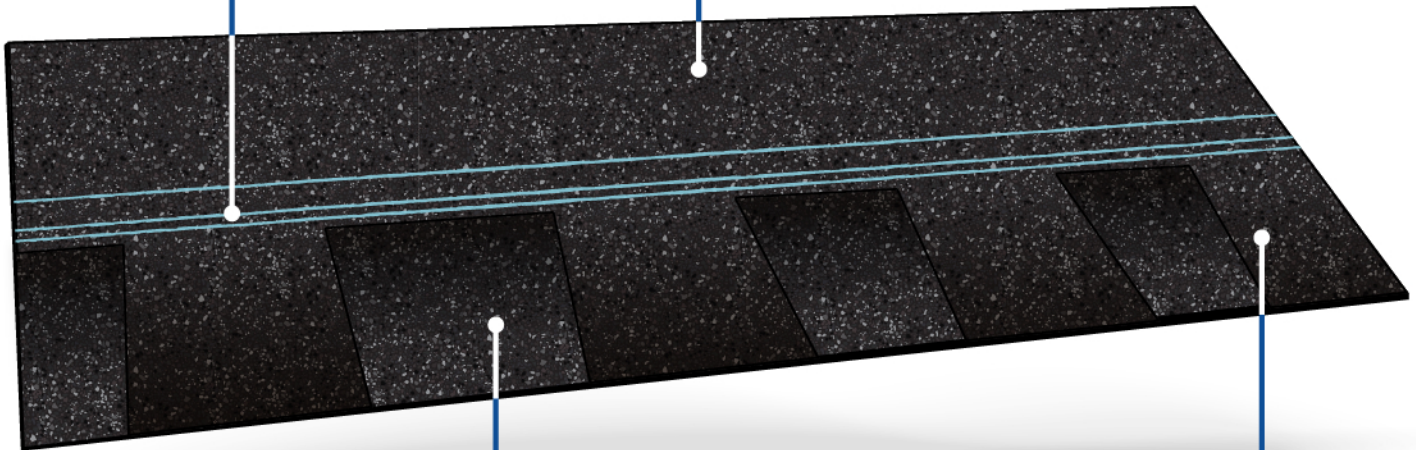

LANDMARKPRO®

NailTrak®

Allows for fast & accurate installation with enhanced nail lines

StreakFighter®

Protects shingles from unsightly algae

CertaSeal™

Seals roofs tight against wind and weather

QuadraBond™

Secures shingle layers together at four points for greater performance

Max Def Colors
for Vibrant Beauty