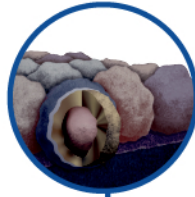

LANDMARKPRO®

NailTrak®

Allows for fast & accurate installation with enhanced nail lines

StreakFighter®

Protects shingles from unsightly algae

CertaSeal™

Seals roofs tight against wind and weather

QuadraBond™

Secures shingle layers together at four points for greater performance

Max Def Colors
for Vibrant Beauty