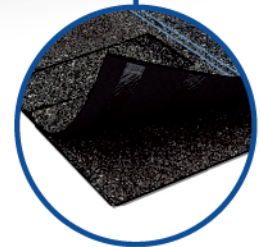

LANDMARKPRO®

NailTrak®

Allows for fast & accurate installation with enhanced nail lines

StreakFighter®

Protects shingles from unsightly algae

CertaSeal™

Seals roofs tight against wind and weather

QuadraBond™

Secures shingle layers together at four points for greater performance

Max Def Colors
for Vibrant Beauty