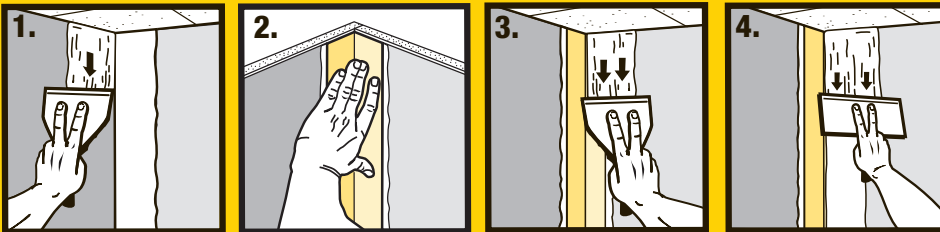

CertainTeed

LEVELLINE®

Tapered Profile Design – makes finishing fast and easy.

Tired of your flex...

- Popping off the walls?
- Cracking?
- Blistering?

Spending too much time...

- Pre-creasing?
- Pre-measuring?
- Applying excessive mud?

LEVELLINE's Tapered Profile Design eliminates installation headaches and callbacks. Installing off-angles, inside and outside corners is faster and easier with LEVELLINE's tapered flex design. Our flex goes straight from the box or roll onto the wall, and requires less mud to apply and finish.

LEVELLINE's superior corner construction (tapered plastic core, joint tape and formulated surface paper) ensures corners will not split or dent. LEVELLINE can also withstand structural settling from green lumber and seismic movement without cracking or popping off the wall.

OUTPERFORMS FLAT FLEX AT EVERY ANGLE, ON ANY CORNER.

Store in a cool, dry area. Install with all-purpose drywall joint compound.

Directions: Step (1) Apply all-purpose joint compound to corner. Step (2) Press LEVELLINE trim into position and straighten. Step (3) Using a 4" finishing knife, remove excess mud and let dry. Step (4) Use a 6" finishing knife to skim over corner, let dry. Sand and finish.