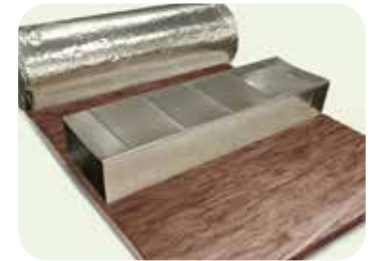

Wide Wrap™ is designed to work perfectly with 5' duct sections, saving labor and materials while resulting in cleaner-looking installations.

Sustainable Plant-Based Binder

SoftTouch is manufactured with a low-emitting, organic, plant-based, formaldehyde-free binder to reduce VOCs and meets GREENGUARD® Gold standards for low chemical emissions. It's our commitment to building a sustainable environment.

Installer Friendly

SoftTouch features low fiber and dust generation for a low-itch product that's easy

on installers. The SoftTouch mat and FSK system cuts better than competing products, providing more efficient installation with less waste and easier handling in the field.

Packaging

The innovative quick-release tape speeds installation time without fiber transfer, offering better appearance and ease of use. There's no secondary packaging to remove in the field, saving time and reducing waste.