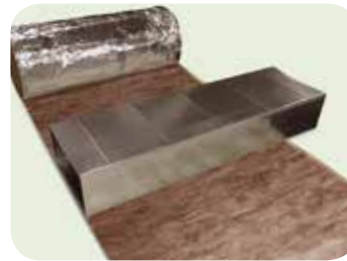

4' duct wrap is too short for typical 5' duct sections, requiring extra labor and materials to complete the job.